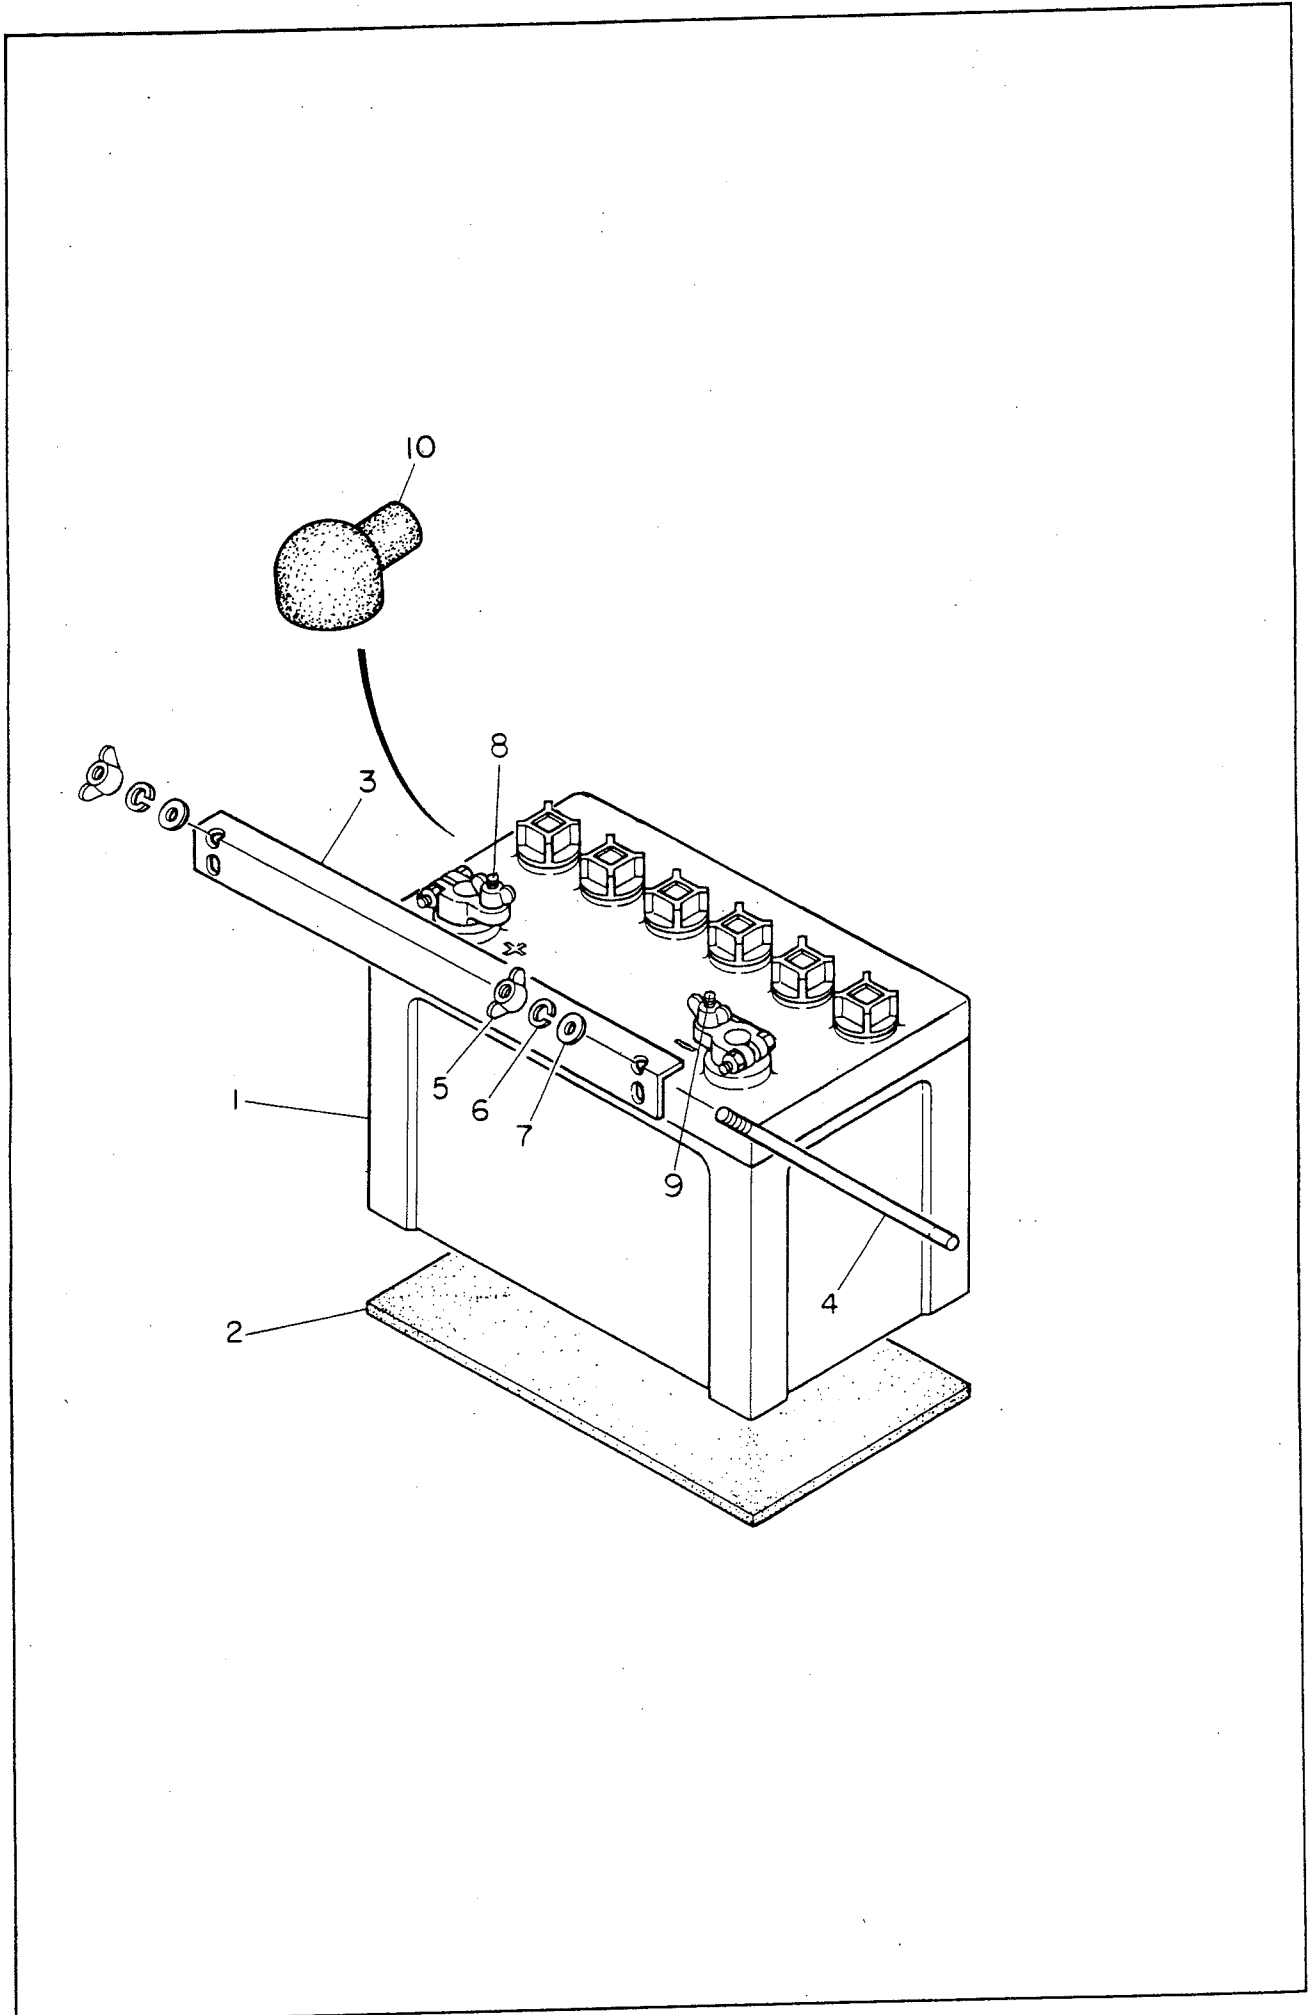

Battery Ass'y

Key No.	Parts No.	Parts Name	Remarks	Q'ty				Symbol	Serial No.
				All	A	B	C		
1	01683 08026	Battery	80D26R	1					
2	33122 51104	Battery Sheet		1					
3	B 13452 00114	Battery Band		1					
4	08050 02904	Battery Bolt		2					
5	00378 08000	Wing Nut		2					
6	00400 08000	Spring Washer		2					
7	00412 08000	Plain Washer		2					
8	06022 20310	Terminal Ass'y	No. 9P	1					
9	06022 20311	Terminal Ass'y	No. 9N	1					
10	08450 40414	Terminal Cap		1